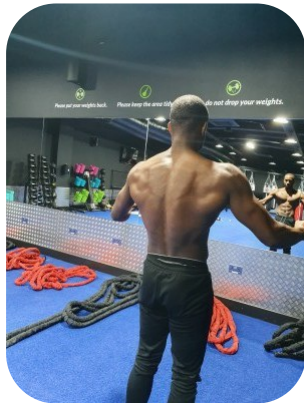

Taylor Tavian Bourne

Age: 31-40	Height: 5ft11inch	Eye Colour: Brown	Accent: London
Gender: M	Weight: 79kg	Waist: 31-32	
Location: London	Shoe Size: 8.UK	Bust: Chest size 40	
Drives: Yes	Hair Color: Black		

Talents
 COMMERCIAL MODELS, FITNESS MODELS,
 EXTRAS, ATHLETES

Additional Talents:

SWIM BIKE BOX 10 YEARS

FITNESS

[Taylor Tavian Bourne Profile](#)

All Rights Reserved by [Fusion Management](#) © 2018

FOR ANY INQUIRIES PLEASE CONTACT US